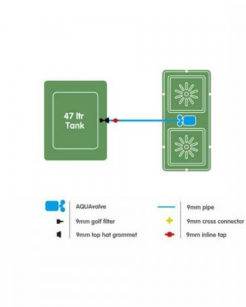

?????? kit Easy2Grow 2-pot (2x8.5lt) AquaValve5