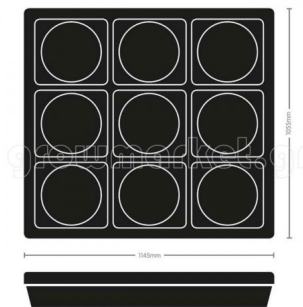

Auto 9 XL System with 25lt Pot

Auto 9 XL System with 25lt Pot