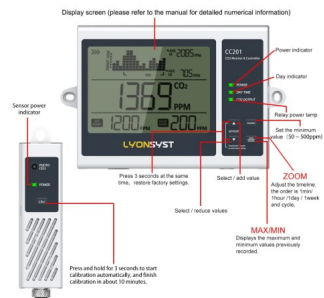

## CO2 Monitor- Controller W/15'' Remote Sensor 0-9999ppm

CO2 Monitor- Controller W/15'' Remote Sensor 0-9999ppm

- 1. Target Zone Indicator
- 2. CO2 Trend Chart
- 3. AVG HI reading of Chart
- 4. AVG LO reading of Chart
- 5. CO2 Reading
- 6. Dead band setting
- 7. Set-point setting - Ideal CO2 level
- 8. Zoom Level of Time-indicates the chart's timespan
- 9. MAX / MIN value
- 10. Audible Alarm On / Off
- 11. Device working icon