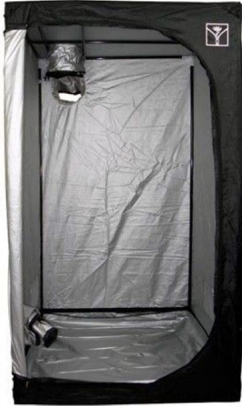

Cultibox Light 120 (120x120x200cm)

Cultibox 120 (120x120x200cm)