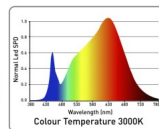

LEDMaxEco LED Panel 150W EU Plug

LEDMaxEco LED Panel 150W EU Plug