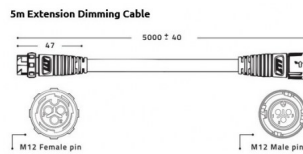

Lumatek LED Driver Remote Use 5m Extension Cables (x3) for Zeus 1000W Xtreme

Lumatek LED 5m Extension Cables 2.0