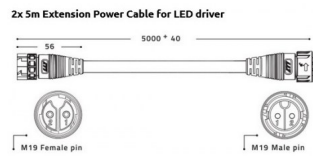

Lumatek LED Driver Remote Use 5m Extension Cables (x3) for Zeus 1000W Xtreme

Lumatek LED 5m Extension Cables 2.0