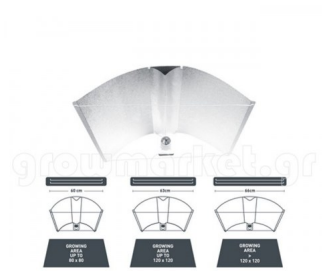

Pearl Pro Adjust-a-Wing Reflector + Super Spreader

Pearl Pro High Performance Stucco Reflector XL