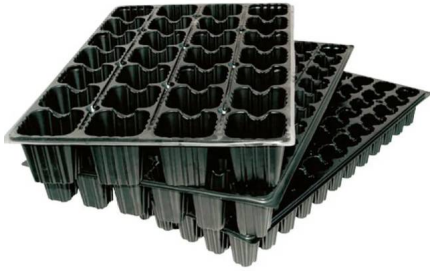

Seed Tray 60 Hole

Seed Tray 60 Hole