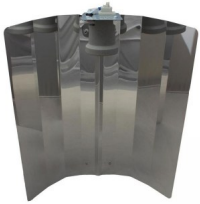

Sleeksheet Stuco Reflector

Sleeksheet Stuco Reflector