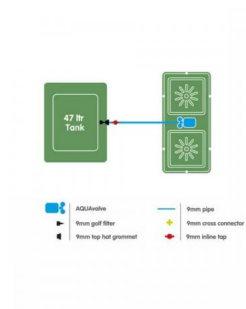

?????? kit Easy2Grow 2-pot (2x8.5lt) AquaValve5